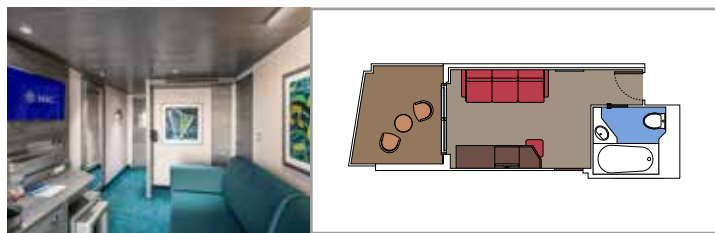

TOP SAIL LOUNGE

MSC YACHT CLUB SUNDECK & BAR

INCLUDED FACILITIES

- Luxury suites with premium interiors
- Some Suites have balcony with private whirlpool
- Spacious wardrobe
- Comfortable double bed or single beds (on request)
- Bathroom with shower and/or bathtub
- Interactive TV, telephone, safe, minibar and air conditioning
- Wifi connection included

 ≈12
  ≈4-5
  13-14
  1

› Single use

The images are representative only. Size, layout and furniture may vary (within the same cabin category).

 Cabin size (m²)
  Balcony size (m²)
  Deck location
  Accommodating up to