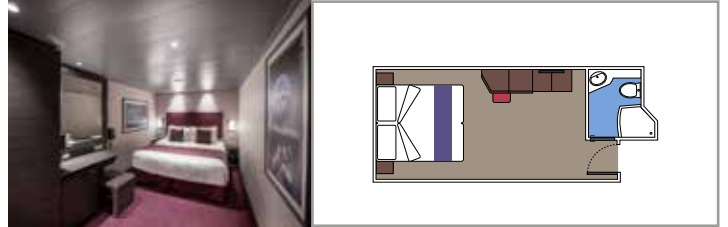

DELUXE INTERIOR

IR1

≈17-22
5-10
4

› Low deck location