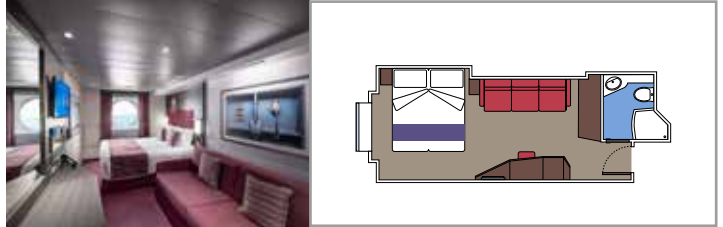

DELUXE OCEAN VIEW

OR1

≈16
5
4

> Low deck location