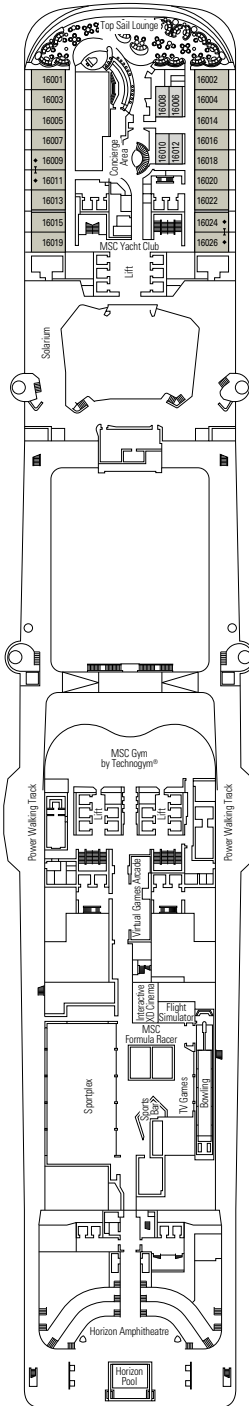

DECK 16
IGUAZU