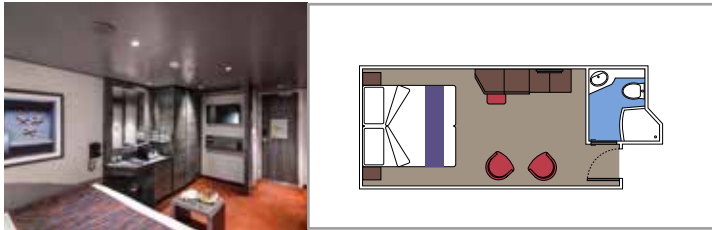

TOP SAIL LOUNGE

MSC YACHT CLUB SUNDECK & BAR

INCLUDED FACILITIES

- Luxury suites with premium interiors
- Some Suites have balcony with private whirlpool
- Spacious wardrobe
- Comfortable double bed or single beds (on request)
- Bathroom with shower and/or bathtub
- Interactive TV, telephone, safe, minibar and air conditioning
- Wifi connection included

- › Sitting area with sofa
- › Spacious wardrobe

MSC YACHT CLUB INTERIOR SUITE YIN

 ≈17
  14-16
  2

- › Spacious wardrobe

The images are representative only. Size, layout and furniture may vary (within the same cabin category).

 Cabin size (m²)

 Balcony size (m²)

 Deck location

 Accommodating up to

SUITE AUREA

INCLUDED FACILITIES

- Some Suites have balcony with private whirlpool
- Spacious wardrobe
- Sitting area with double sofa bed
- Comfortable double bed or single beds (on request)
- Bathroom with shower, vanity area with hairdryer
- Interactive TV, telephone, safe, minibar and air conditioning
- Wifi connection available (for a fee)

Cabin size (m²)

Balcony size (m²)

Deck location

Accommodating up to

BALCONY

INCLUDED FACILITIES

- Sitting area with sofa
- Comfortable double bed or single beds (on request)
- Bathroom with shower or bathtub, vanity area with hairdryer
- Interactive TV, telephone, safe, minibar and air conditioning
- Wifi connection available (for a fee)