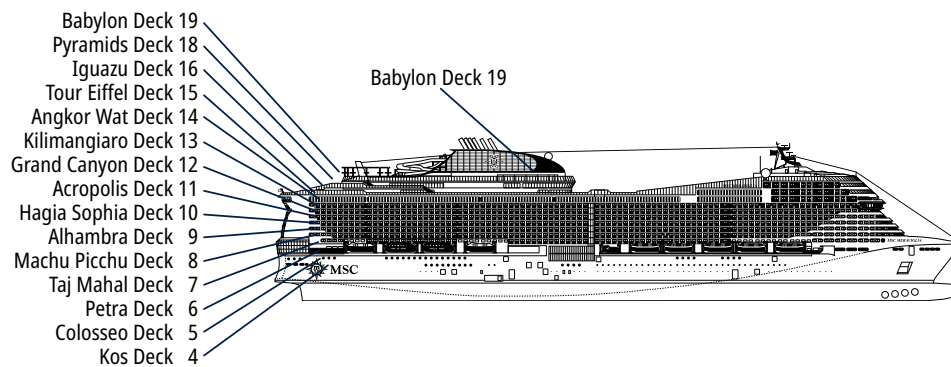

MSC MERAVIGLIA

TECHNICAL CHARACTERISTICS OF THE SHIP

GALLERIA MERAVIGLIA

TECHNICAL CHARACTERISTICS OF THE SHIP

GROSS TONNAGE	171.598 tons
LENGTH / BEAM / HEIGHT	315,83 m / 43 m / 75,5 m
SURFACE AREA	450.000 m ² , included 33.000 m ² public areas
PUBLIC AREA RATIO	10,5 m ² per passenger
DECKS	19, included 15 for guests
LIFTS	32, included 19 for guests (2 panoramic and 1 for the MSC Yacht Club)
VOLTAGE (IN CABIN)	110/220 volts
MAXIMUM SPEED	22,89 knots
STABILISERS	Stabilized with 2 fins
NUMBER OF PASSENGERS	5.642
NUMBER OF CABINS	2.214, included 55 for guests with disabilities or reduced mobility
CREW MEMBERS	Approx. 1.608
POOLS	4, incl. 1 with sliding roof and 1 for the MSC Yacht Club
WHIRLPOOLS	9 whirlpool baths
ENVIRONMENTAL TECHNOLOGY	AWT-Advanced Water Treatment, Energy Saving & Monitoring System, Scrubbers and LED technology

CONFERENCE ROOMS	Stage / Dance floor surface (m ²)		Seats	Surface (m ²)	Deck
ATTIC CLUB	21,20	42,90	55	70	18 Pyramids
BROADWAY THEATRE	217		985	1.000	5 Colosseo / 6 Petra
BUSINESS CENTRE			58	67	5 Colosseo
CAROUSEL LOUNGE	47,90		413	1.100	7 Taj Mahal
SKY LOUNGE		25,20	180	630	18 Pyramids