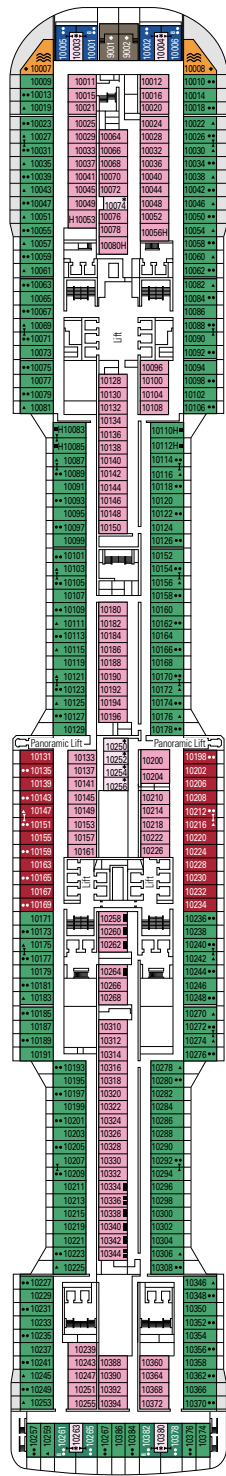

DECK 10
HAGIA SOPHIA