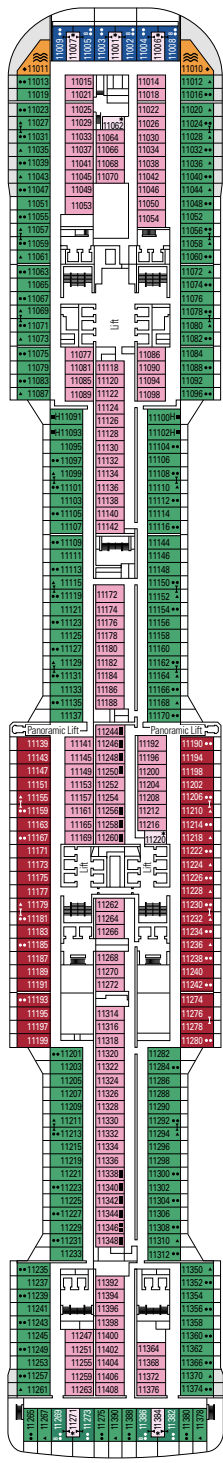

DECK 11
ACROPOLIS