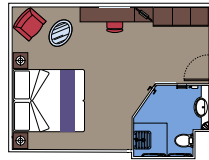

INTERIOR

Available in:

- › **Deluxe Interior (IR2)**
  cabin size 22m²; medium deck location (deck 13)
- › **Deluxe Interior (IR1)**
  cabin size 22m²; low deck location (deck 8-10)

The images are representative only; the size, layout and furniture may vary (within the same cabin category).

FACILITIES FOR GUESTS WITH DISABILITIES OR REDUCED MOBILITY

Cabin door width	86 cm
Bathroom door width	90 cm
Size of cabin (floor space)	≈ 18 to 21 m²
Size of bathroom	3,1 m²
Is there a fold-down seat in the shower?	Yes
Height of seat from the floor	44 cm
Does the WC seat have grab rails?	Yes
Are wheelchairs available on board?	In limited numbers*
Are all decks/public areas accessible?	Yes
Are all lifeboats wheelchair-accessible?	No**
Do the lifts have deck indicators?	Visual, Audio & Braille
Can severely visually impaired/blind guests be catered for on the cruise?	Only with full-time carer

*Only for embarkation, disembarkation and emergencies.

**In the event of an emergency, dedicated personnel will help guests with disabilities or reduced mobility to board lifeboats.