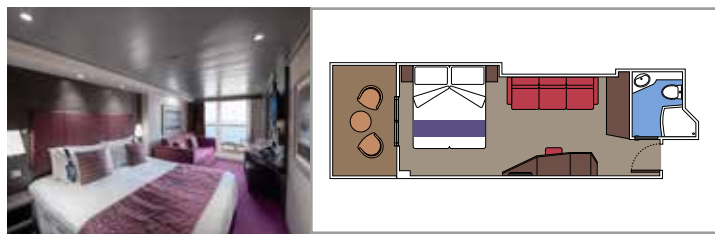

DELUXE BALCONY BR1

≈17
≈3-10
8-10
4

› Low deck location