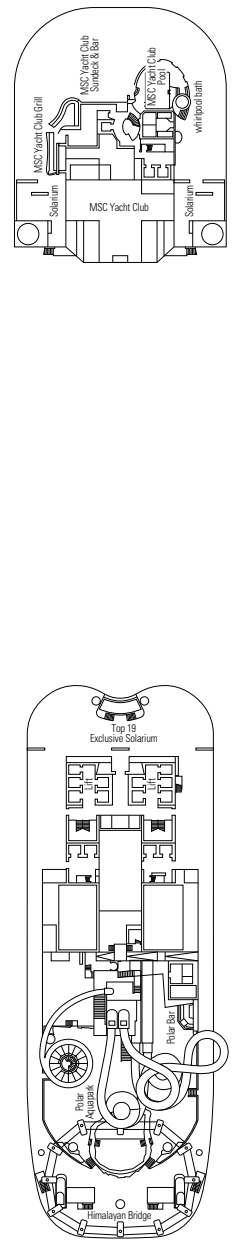

 ≈59
  ≈23
  9-12
  4

- › Balcony with dining table and private whirlpool bath
- › Easy access to the MSC Yacht Club areas
- › Two-deck-high cabin

Main level:

- › Open living/dining room with sofa that converts to double bed
- › Bathroom with shower

 ≈17
  ≈3-10
  11-12
  4

› Medium deck location

The images are representative only. Size, layout and furniture may vary (within the same cabin category).

 Cabin size (m²)

 Balcony size (m²)

 Deck location

 Accommodating up to

FACILITIES FOR GUESTS WITH DISABILITIES OR REDUCED MOBILITY

Cabin door width	86 cm
Bathroom door width	90 cm
Size of cabin (floor space)	≈ 18 to 21 m ²
Size of bathroom	3,1 m ²
Is there a fold-down seat in the shower?	Yes
Height of seat from the floor	44 cm
Does the WC seat have grab rails?	Yes
Are wheelchairs available on board?	In limited numbers*
Are all decks/public areas accessible?	Yes
Are all lifeboats wheelchair-accessible?	No**
Do the lifts have deck indicators?	Visual, Audio & Braille
Can severely visually impaired/blind guests be catered for on the cruise?	Only with full-time carer

DECK 14
ANGKOR WAT

DECK 15
TOUR EIFFEL

DECK 16
IGUAZU

DECK 18
PYRAMIDS

DECK 19
BABYLON