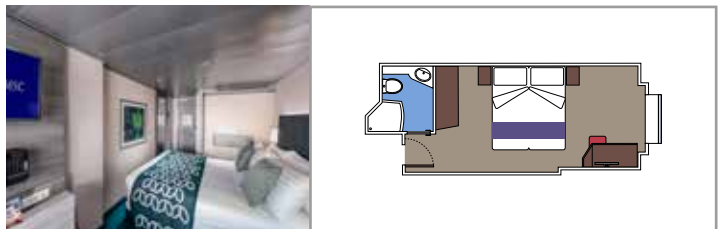

TOP SAIL LOUNGE

MSC YACHT CLUB SUNDECK & BAR

INCLUDED FACILITIES

- Luxury suites with premium interiors
- Some Suites have balcony with private whirlpool
- Spacious wardrobe
- Comfortable double bed or single beds (on request)
- Bathroom with shower and/or bathtub
- Interactive TV, telephone, safe, minibar and air conditioning
- Wifi connection included

 Cabin size (m²)

 Balcony size (m²)

 Deck location

 Accommodating up to

SUITE AUREA

INCLUDED FACILITIES

- Some Suites have balcony with private whirlpool
- Spacious wardrobe
- Sitting area with double sofa bed
- Comfortable double bed or single beds (on request)
- Bathroom with shower, vanity area with hairdryer
- Interactive TV, telephone, safe, minibar and air conditioning
- Wifi connection available (for a fee)

Cabin size (m²)

Balcony size (m²)

Deck location

Accommodating up to

BALCONY

INCLUDED FACILITIES

- Sitting area with sofa
- Comfortable double bed or single beds (on request)
- Bathroom with shower or bathtub, vanity area with hairdryer
- Interactive TV, telephone, safe, minibar and air conditioning
- Wifi connection available (for a fee)

JUNIOR OCEAN VIEW

OM2

 ≈12
  8
  2

> Medium deck location

JUNIOR OCEAN VIEW WITH OBSTRUCTED VIEW

OO

 ≈12
  8
  2

The images are representative only. Size, layout and furniture may vary (within the same cabin category).