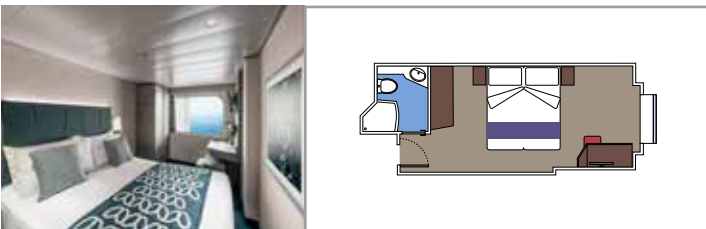

JUNIOR OCEAN VIEW

OM2

≈12
8
2

> Medium deck location