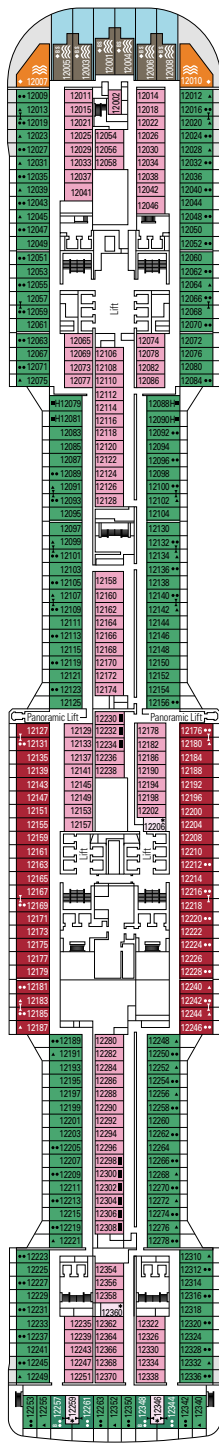

DECK 12
GRAND CANYON