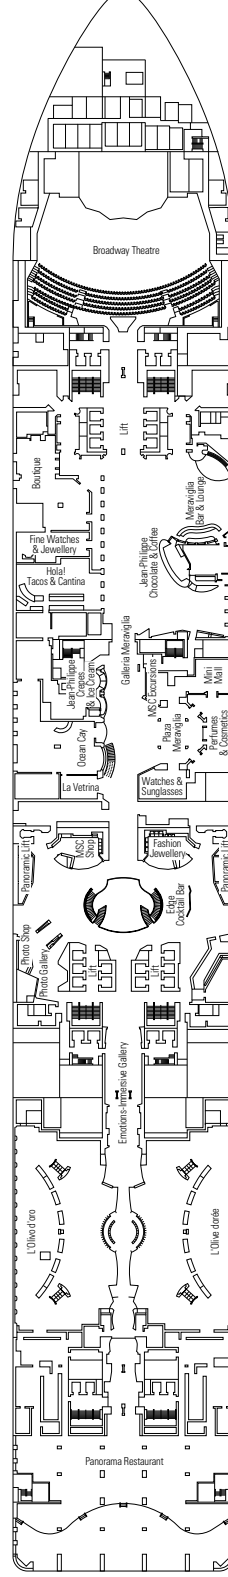

DECK 6
PETRA