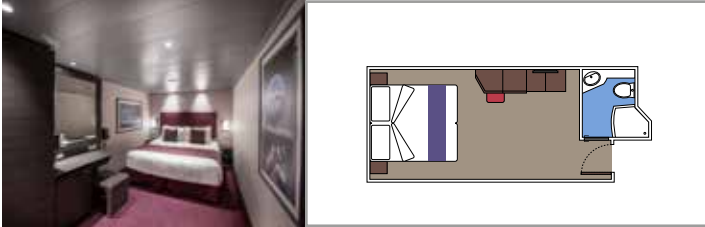

INTERIOR

INCLUDED FACILITIES

Comfortable double bed or single beds (on request)

Bathroom with shower, vanity area with hairdryer

Interactive TV, telephone, safe, minibar and air conditioning

Wifi connection available (for a fee)

DELUXE INTERIOR

IR2

≈17-22
11-14
4

› Medium deck location