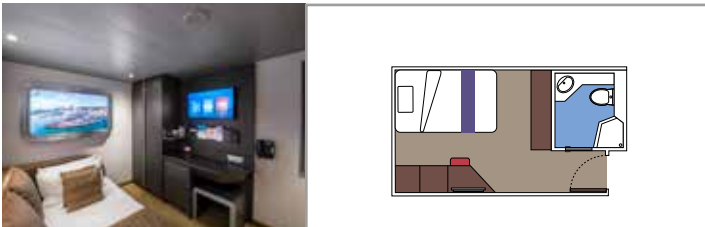

STUDIO INTERIOR

IS

≈12
5-14
1

› Single use

The images are representative only. Size, layout and furniture may vary (within the same cabin category).

Cabin size (m²)

Balcony size (m²)

Deck location

Accommodating up to