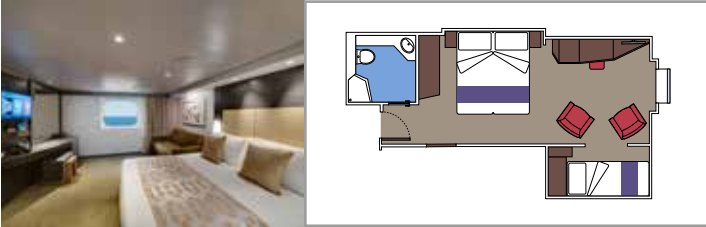

OCEAN VIEW

INCLUDED FACILITIES

- Window with sea view
- Relaxing armchair
- Comfortable double bed or single beds (on request)
- Bathroom with shower, vanity area with hairdryer
- Interactive TV, telephone, safe, minibar and air conditioning
- Wifi connection available (for a fee)

PREMIUM OCEAN VIEW

OL2

≈22
9-11
4

> Medium deck location