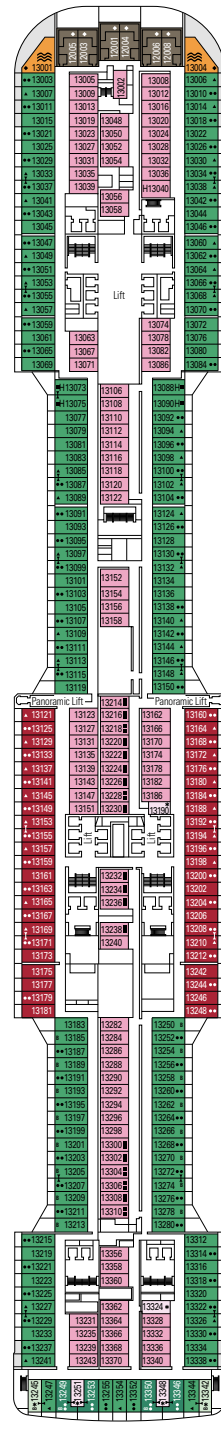

DECK 13
KILIMANGIARO