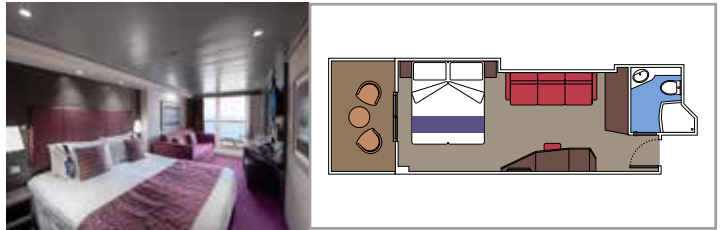

TOP SAIL LOUNGE

MSC YACHT CLUB SUNDECK & BAR

INCLUDED FACILITIES

- Luxury suites with premium interiors
- Some Suites have balcony with private whirlpool
- Spacious wardrobe
- Comfortable double bed or single beds (on request)
- Bathroom with shower and/or bathtub
- Interactive TV, telephone, safe, minibar and air conditioning
- Wifi connection included

 Cabin size (m²)

 Balcony size (m²)

 Deck location

 Accommodating up to

SUITE AUREA

INCLUDED FACILITIES

- Some Suites have balcony with private whirlpool
- Spacious wardrobe
- Sitting area with double sofa bed
- Comfortable double bed or single beds (on request)
- Bathroom with shower, vanity area with hairdryer
- Interactive TV, telephone, safe, minibar and air conditioning
- Wifi connection available (for a fee)

Cabin size (m²)

Balcony size (m²)

Deck location

Accommodating up to

BALCONY

INCLUDED FACILITIES

- Sitting area with sofa
- Comfortable double bed or single beds (on request)
- Bathroom with shower or bathtub, vanity area with hairdryer
- Interactive TV, telephone, safe, minibar and air conditioning
- Wifi connection available (for a fee)

 ≈17
  ≈3-10
  11-12
  4

› Medium deck location

The images are representative only. Size, layout and furniture may vary (within the same cabin category).

 Cabin size (m²)

 Balcony size (m²)

 Deck location

 Accommodating up to