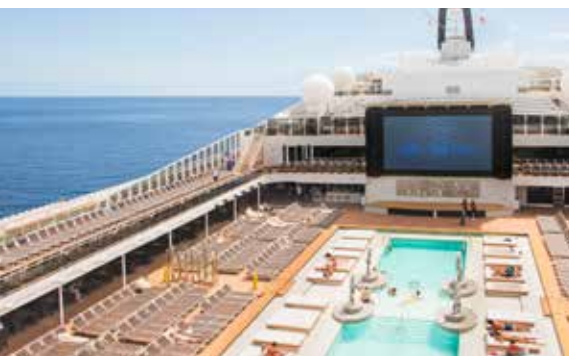

ON MSC MERAVIGLIA THE TECHNOLOGY IS AT THE SERVICE OF THE ART OF HOSPITALITY.

With **MSC for Me**, Guests can stay in touch with their family and friends and get all the information, advice and inspiration they'll need, whenever and wherever they need for free through their mobile app, in cabin smart TV, interactive touchscreens or **MSC for Me** wristbands. For using the mobile app, Guests just need to connect to the free onboard WIFI network to enjoy it all – an internet package is not required!

ATMOSPHERE POOL

CAROUSEL LOUNGE