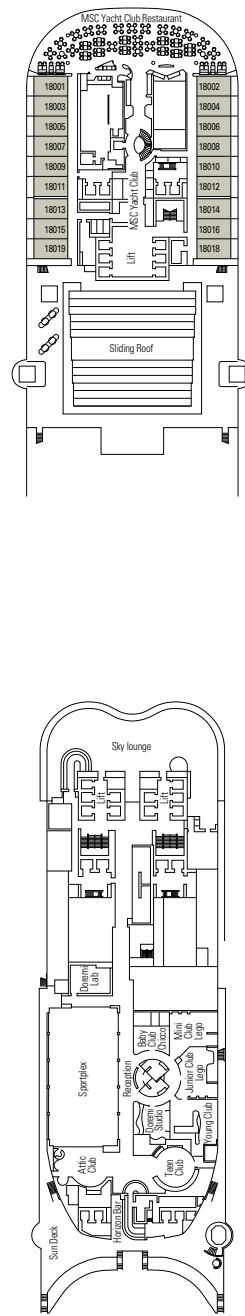

DECK 18
PYRAMIDS