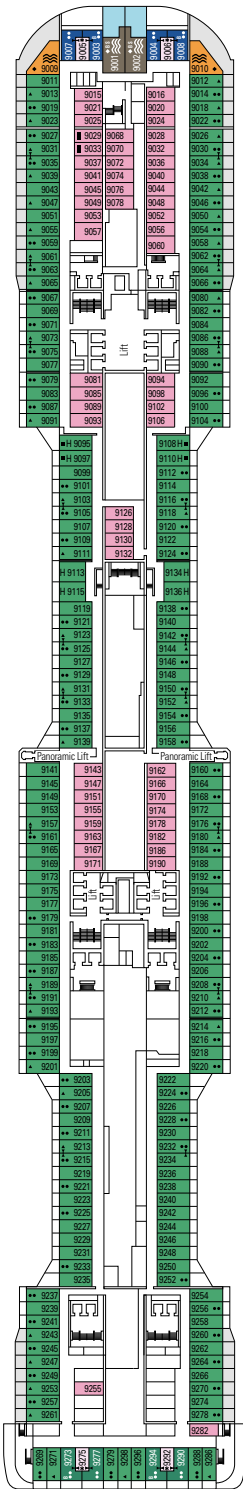

DECK 9
ALHAMBRA